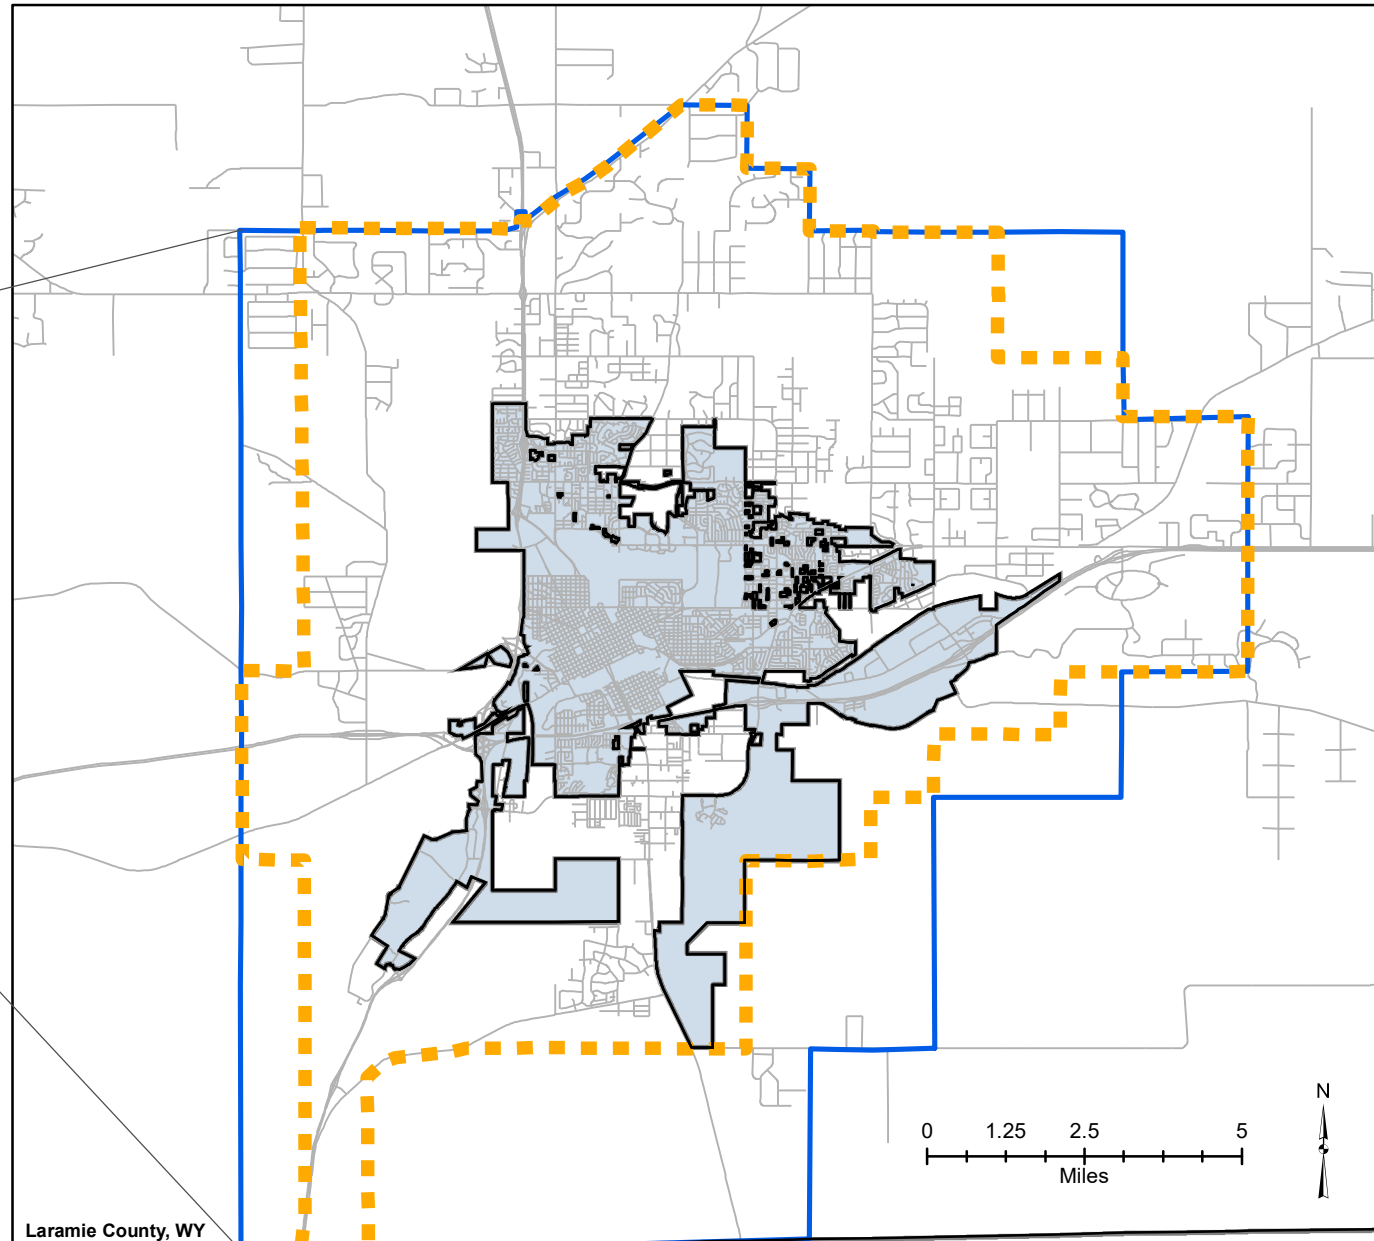

MPO Planning Boundary

Laramie County, WY

Legend

- MPO Urban Boundary 2021
- MPO Planning Boundary 2021
- Cheyenne City Limits
- Laramie County

Laramie County, WY

Larimer County, CO