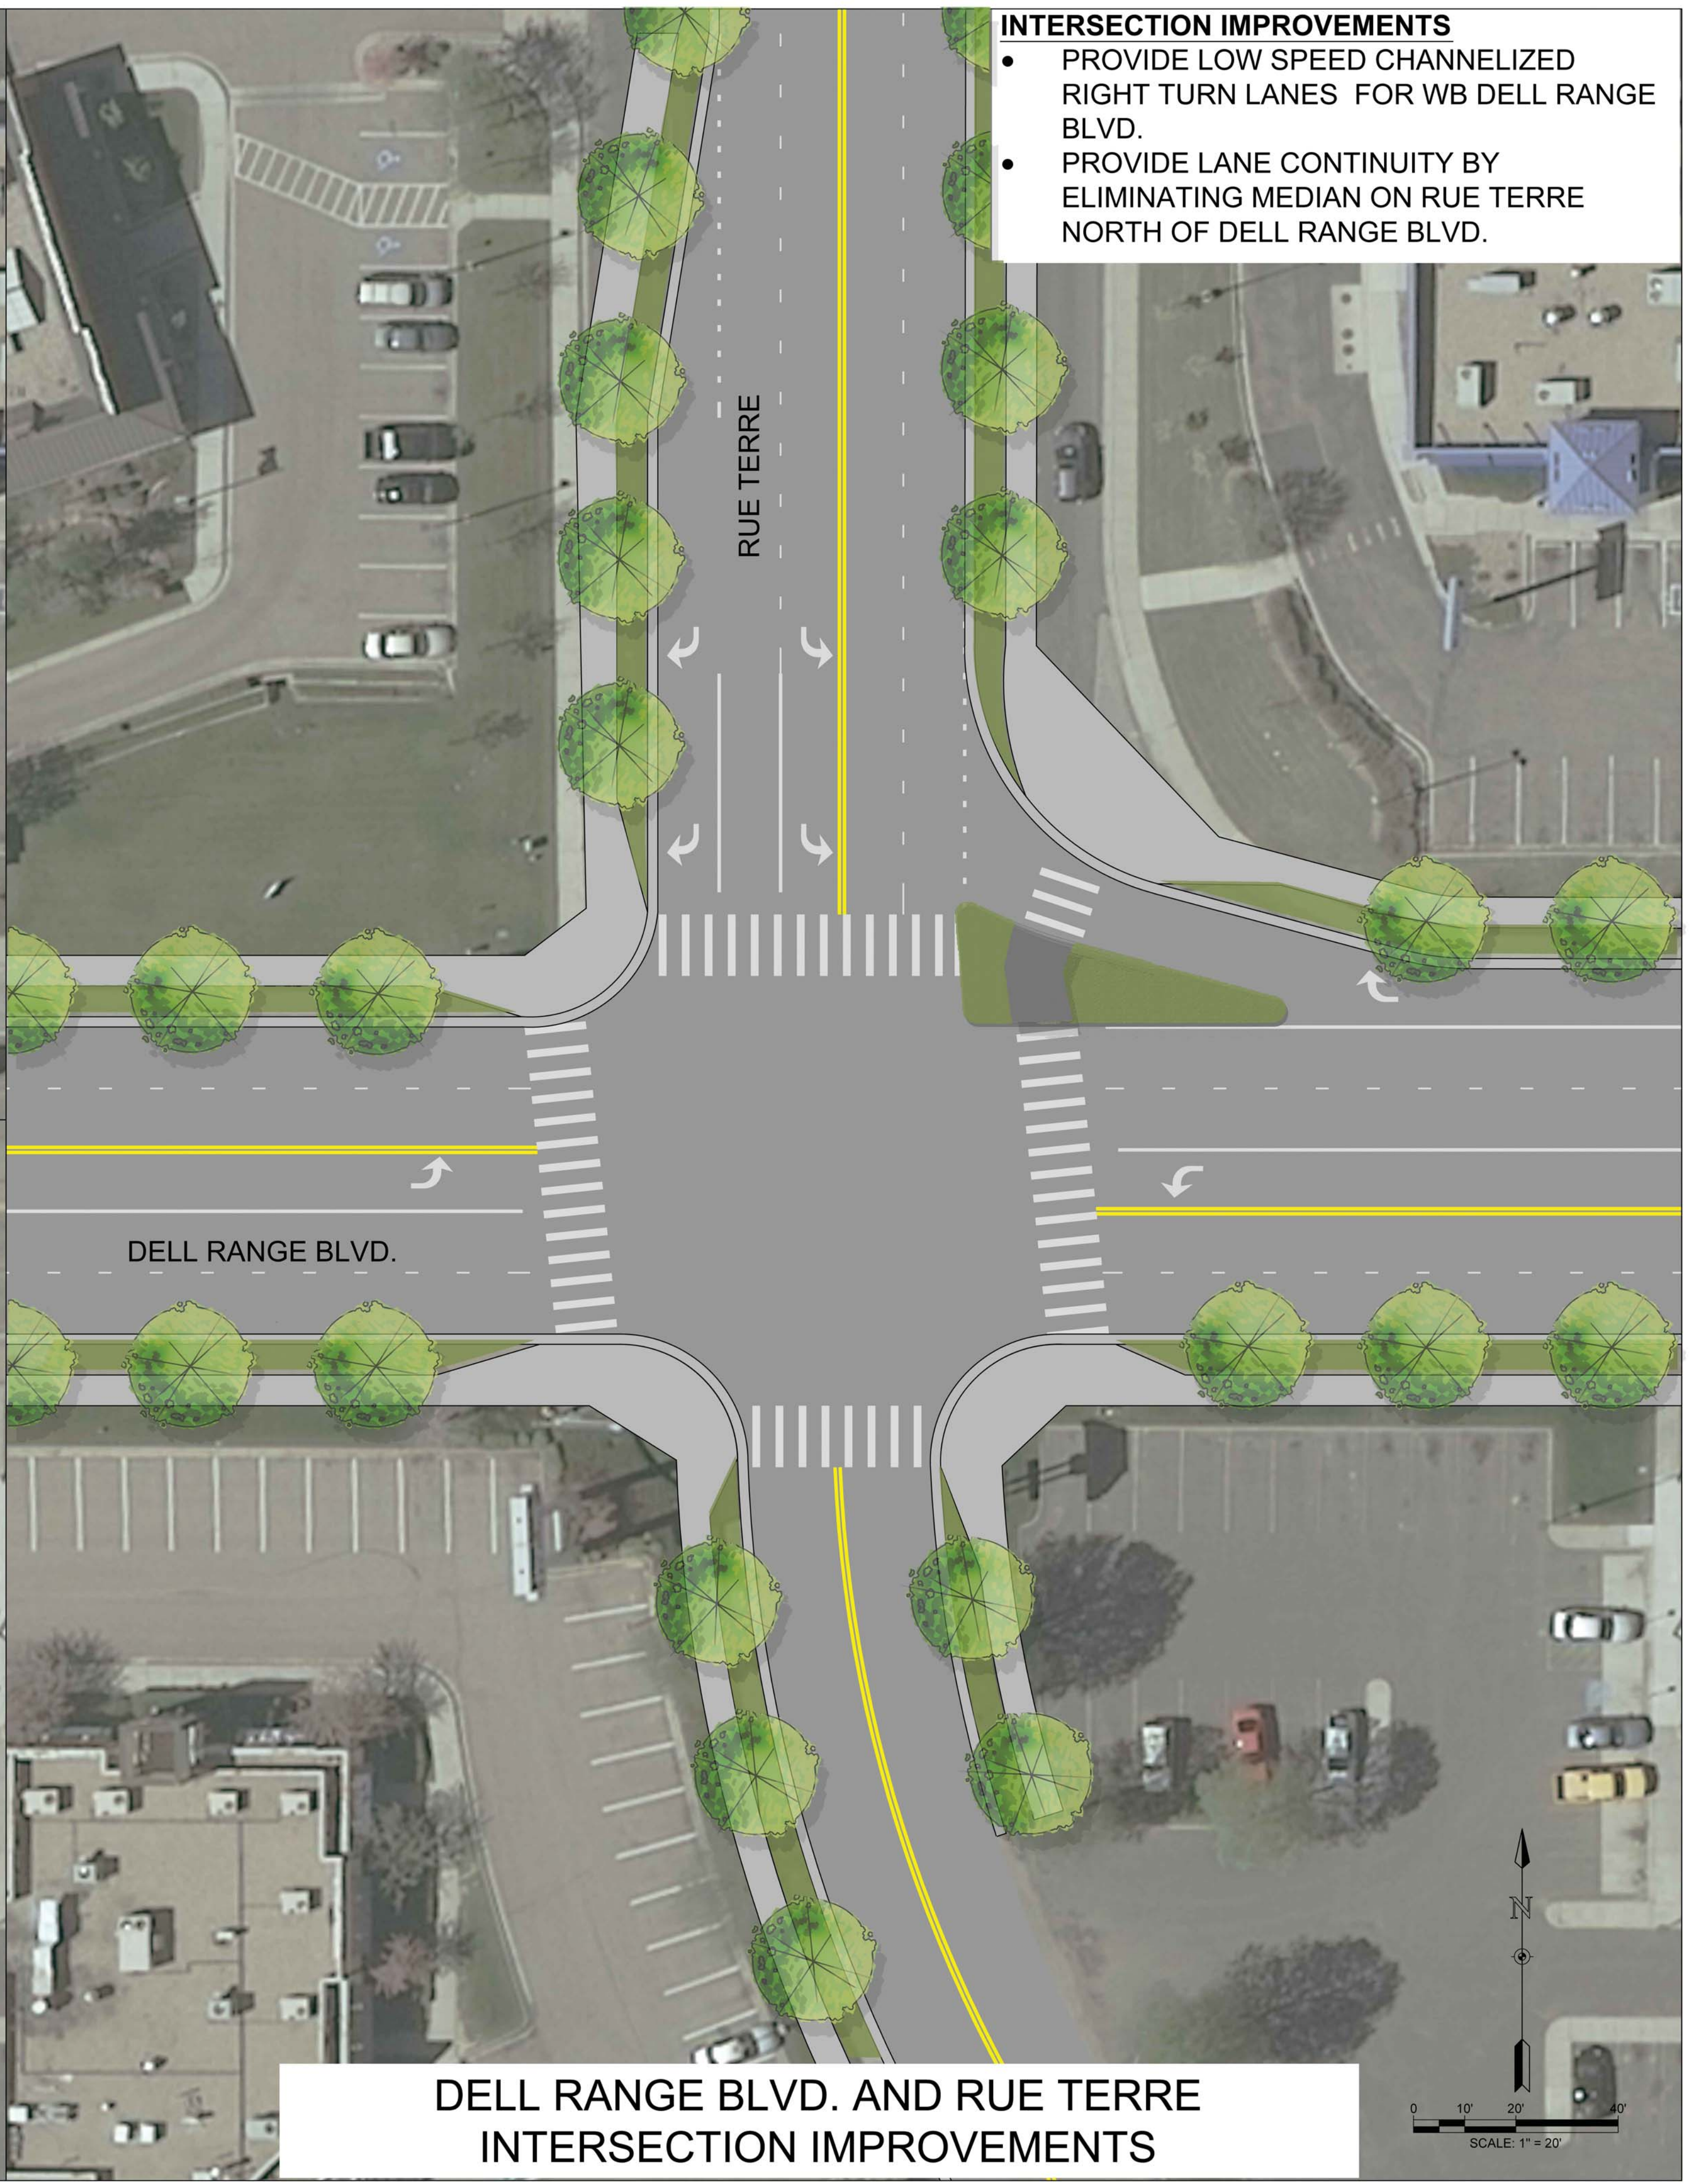

DELL RANGE BLVD. AND RUE TERRE EXISTING INTERSECTION

DELL RANGE BLVD. AND RUE TERRE INTERSECTION IMPROVEMENTS

- INTERSECTION IMPROVEMENTS**
- PROVIDE LOW SPEED CHANNELIZED RIGHT TURN LANES FOR WB DELL RANGE BLVD.
 - PROVIDE LANE CONTINUITY BY ELIMINATING MEDIAN ON RUE TERRE NORTH OF DELL RANGE BLVD.